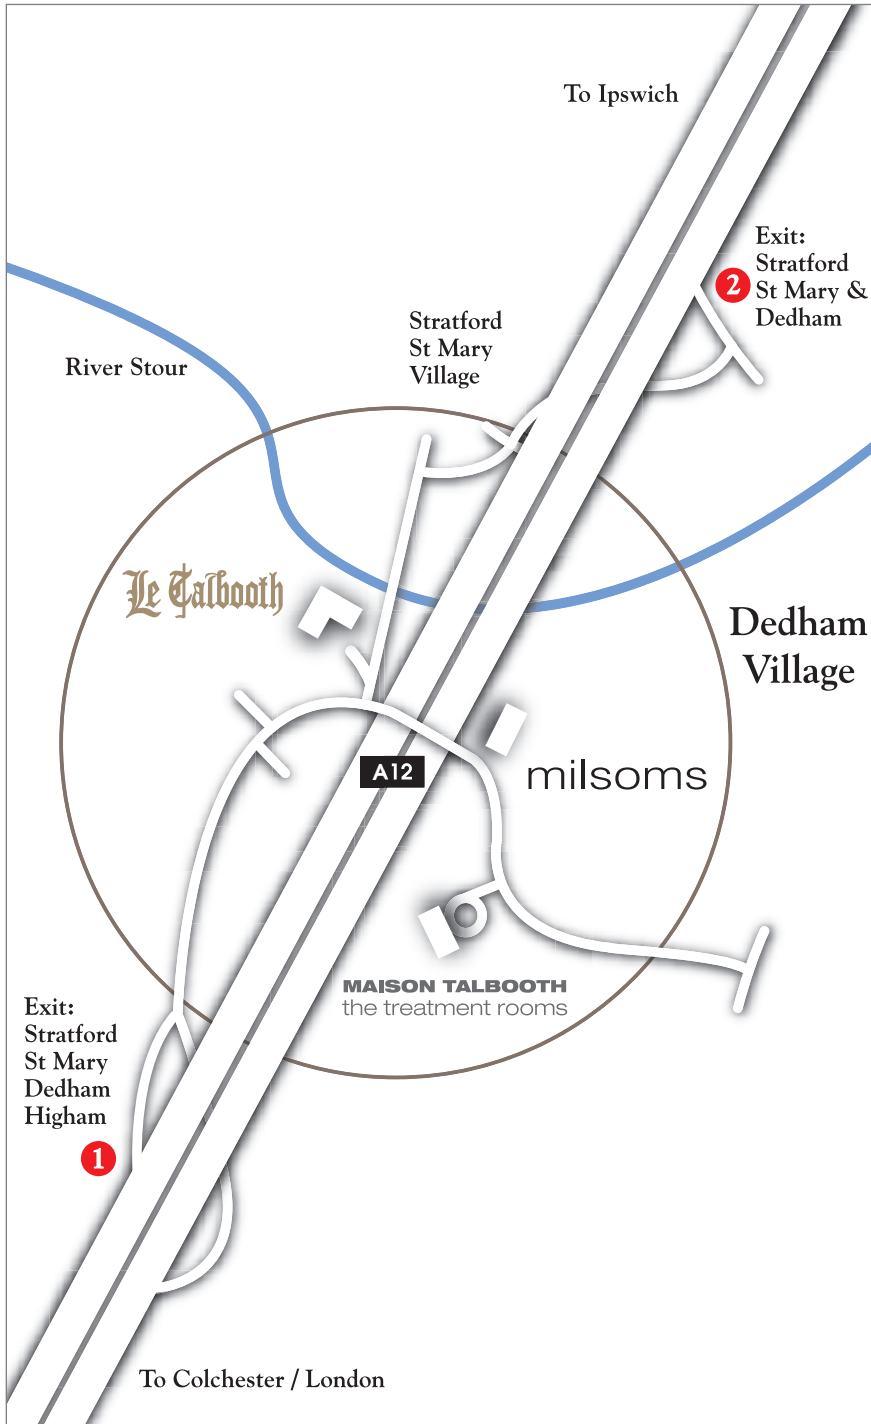

How To Find Us

looking forward to seeing you

From London

Turn off the M25 at Brentwood, onto the A12. Continue on the A12 towards Ipswich, bypassing Colchester. ❶ Take the left exit (signposted Stratford St. Mary, Dedham and Higham).

milsoms

Turn right at the bottom of the hill to Dedham, go over the bridge, and the hotel is in the dip, immediately on the left.

Maison Talbooth Hotel & Treatment Rooms

Turn right at the bottom of the hill to Dedham, go over the bridge, and the hotel is on the right, approximately 300 yards along.

Le Talbooth Restaurant

At the bottom of the hill, continue round the sharp left bend. Le Talbooth is immediately on the left hand side.

From Ipswich

From the A12 having passed the sign to East Bergholt, continue down the hill and take the left exit (towards Stratford St. Mary and Dedham). ❷ Then take the next right turn, to Stratford St. Mary.

milsoms

Continue past Le Talbooth restaurant and take the next left to Dedham, go over the bridge, and the hotel is in the dip, immediately on the left.

Le Talbooth Restaurant

Continue through the village to the other side, go over the river Stour, Le Talbooth is on your right next to the river.

Maison Talbooth Hotel & Treatment Rooms

Continue past Le Talbooth restaurant and take the next left to Dedham. Go over the bridge and the hotel is on the right, approximately 300 yards along.

Please travel safely.

Le Talbooth Restaurant

Gun Hill, Dedham,
Colchester CO7 6HP

Tel: 01206 323150
Fax: 01206 322309
Email: talbooth@milsomhotels.com

milsoms

Stratford Road, Dedham,
Colchester CO7 6HW

Tel: 01206 322795
Fax: 01206 323689
Email: milsoms@milsomhotels.com

Maison Talbooth

Stratford Road, Dedham,
Colchester CO7 6HN

Tel: 01206 322367
Fax: 01206 322752
Email: maison@milsomhotels.com

the treatment rooms

Stratford Road, Dedham,
Colchester CO7 6HN

Tel: 01206 322367
Fax: 01206 322752
Email: treatment@milsomhotels.com